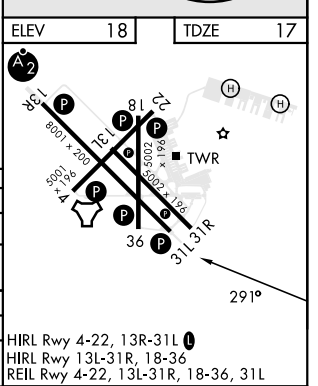

HI-TACAN W RWY 31L

TACAN NGP Chan 87	APCH CRS 291°	Rwy Idg TDZE Arpt Elev	8001 17 18
-----------------------------	-------------------------	------------------------------	---------------------------------------

[USN]

CORPUS CHRISTI NAS (TRUAX FLD) (KNGP)

When local altimeter setting not received, use Corpus Christi (CRP) Inlt altimeter setting. MISSED APPROACH: Climb to 1600 direct NGP TACAN and turn right to intercept R-041 to RYNOL and hold.

ATIS ★ 127.9 290.9	APP CON 127.5 259.3	NAVY CORPUS TOWER ★ 134.85 0 340.2	GND CON 118.7 257.85	CLNC DEL 314.3	ASR/ PAR
------------------------------	-------------------------------	--	--------------------------------	--------------------------	-------------

SC-3, 15 MAY 2025 to 12 JUN 2025

SC-3, 15 MAY 2025 to 12 JUN 2025

1600	NGP	RYNOL R-041	↑VDP not authorized when using Corpus Christi (CRP) Inlt altimeter setting.
------	-----	-------------	---

CATEGORY	C	D	E
S-31L	420-1 1/8	403 (500-1 1/8)	
CIRCLING	520-1 1/2 502 (600-1 1/2)	580-2	562 (600-2)
CORPUS CHRISTI (CRP) INTL ALTIMETER SETTING			
S-31L	460-1 3/8	443 (500-1 3/8)	
CIRCLING	540-1 1/2 522 (600-1 1/2)	620-2 602 (700-2)	620-2 1/4 602 (700-2 1/4)