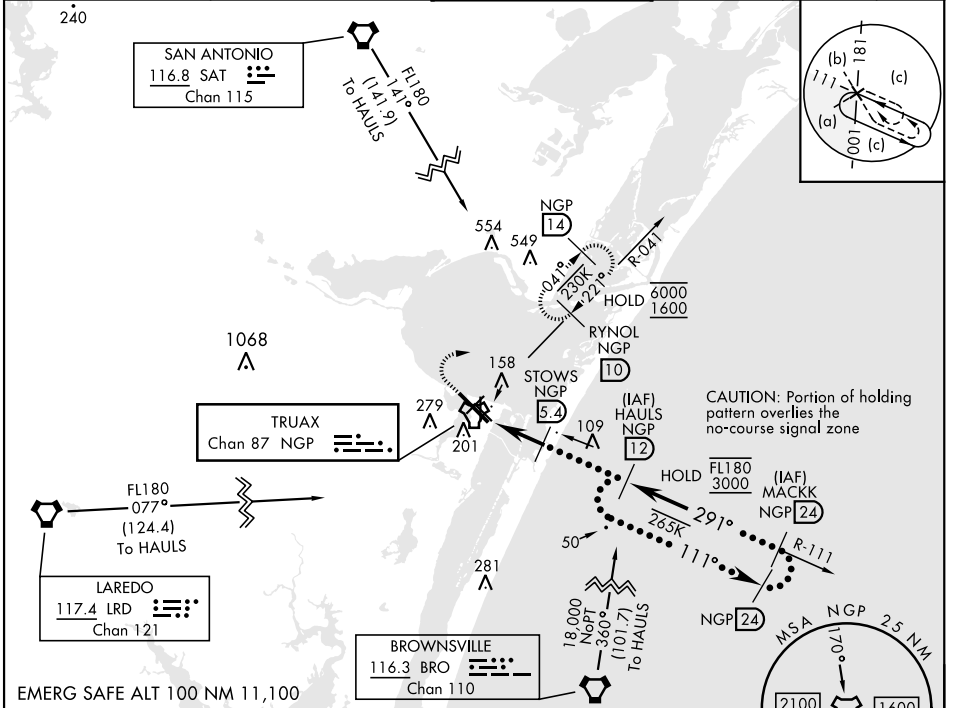

HI-TACAN W RWY 31L

TACAN NGP Chan 87	APCH CRS 291°	Rwy Idg TDZE Arpt Elev	8001 17 18

[USN]

CORPUS CHRISTI NAS (TRUAX FLD) (KNGP)

When local altimeter setting not received, use Corpus Christi (CRP) Inlt altimeter setting. MISSED APPROACH: Climb to 1600 direct NGP TACAN and turn right to intercept R-041 to RYNOL and hold.

ATIS ★ 127.9 290.9	APP CON 127.5 259.3	NAVY CORPUS TOWER ★ 134.85 0 340.2	GND CON 118.7 257.85	CLNC DEL 314.3	ASR/ PAR