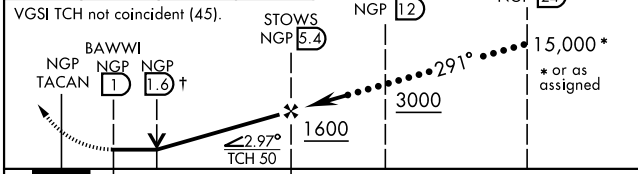

SC-3, 15 MAY 2025 to 12 JUN 2025

SC-3, 15 MAY 2025 to 12 JUN 2025

1600	NGP	RYNOL R-041	↑VDP not authorized when using Corpus Christi (CRP) Inlt altimeter setting.