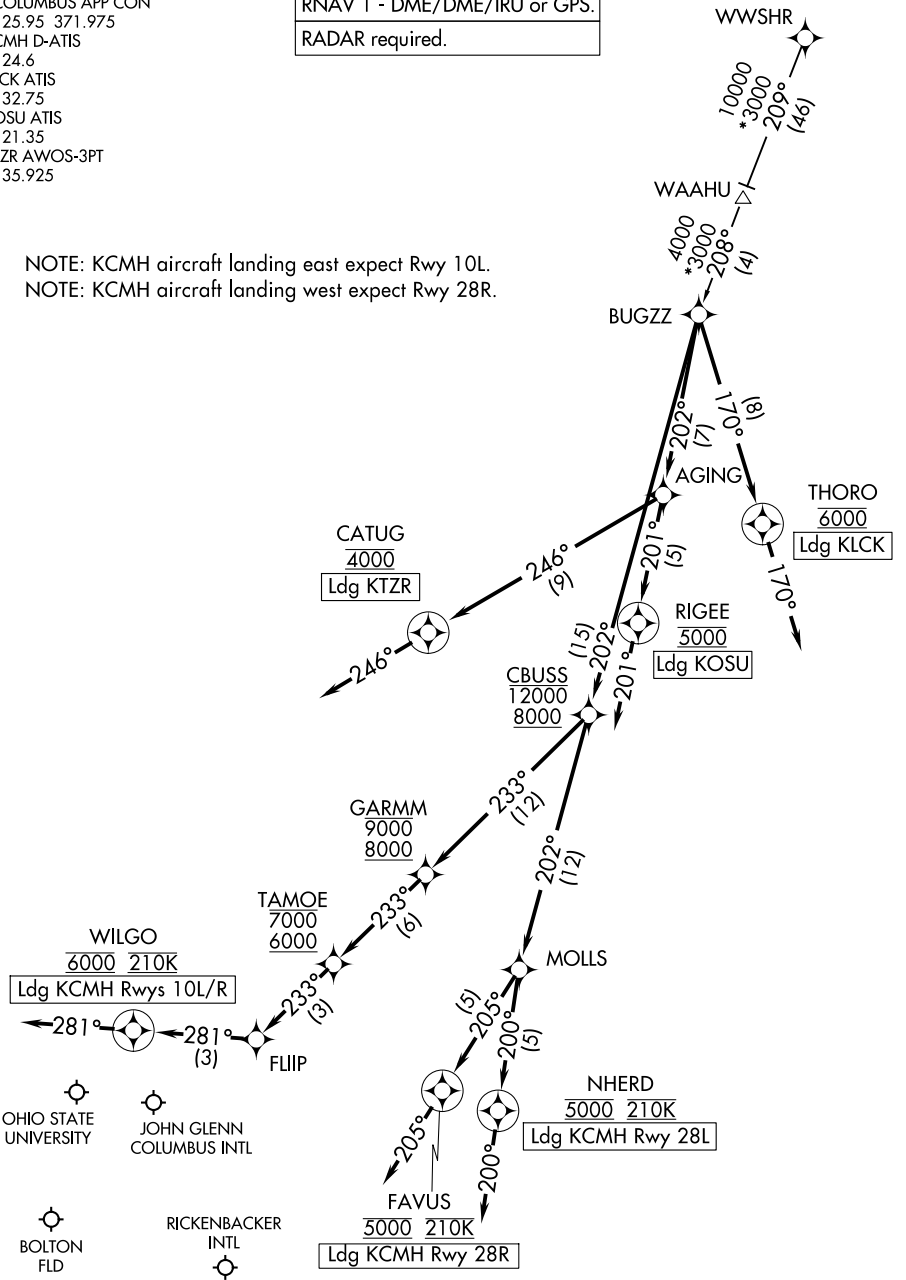

CBUSS TWO ARRIVAL (RNAV)

COLUMBUS, OHIO

COLUMBUS APP CON
 125.95 371.975
 CMH D-ATIS
 124.6
 LCK ATIS
 132.75
 OSU ATIS
 121.35
 TZR AWOS-3PT
 135.925

RNAV 1 - DME/DME/IRU or GPS.
RADAR required.

NOTE: KCMH aircraft landing east expect Rwy 10L.
 NOTE: KCMH aircraft landing west expect Rwy 28R.

(NARRATIVE ON FOLLOWING PAGE)

NOTE: Chart not to scale.

CBUSS TWO ARRIVAL (RNAV)

COLUMBUS, OHIO