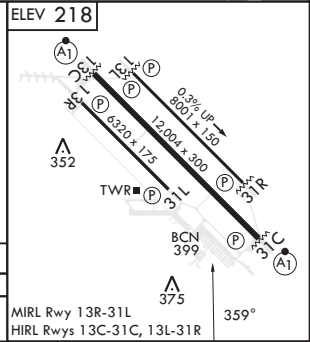

COLUMBUS, MISSISSIPPI

33°39'N - 88°27'W

COLUMBUS AFB (KCBM)

Amdt 5 21APR22

RNAV (GPS) F

SC-4, 15 MAY 2025 to 12 JUN 2025

SC-4, 15 MAY 2025 to 12 JUN 2025