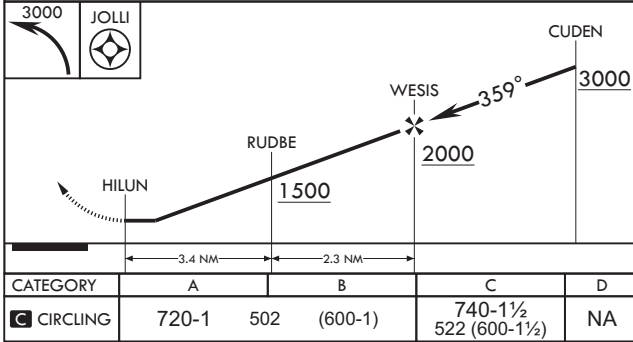

COLUMBUS, MISSISSIPPI

33°39'N - 88°27'W

COLUMBUS AFB (KCBM)

Amdt 5 21APR22

RNAV (GPS) F

SC-4, 15 MAY 2025 to 12 JUN 2025

SC-4, 15 MAY 2025 to 12 JUN 2025