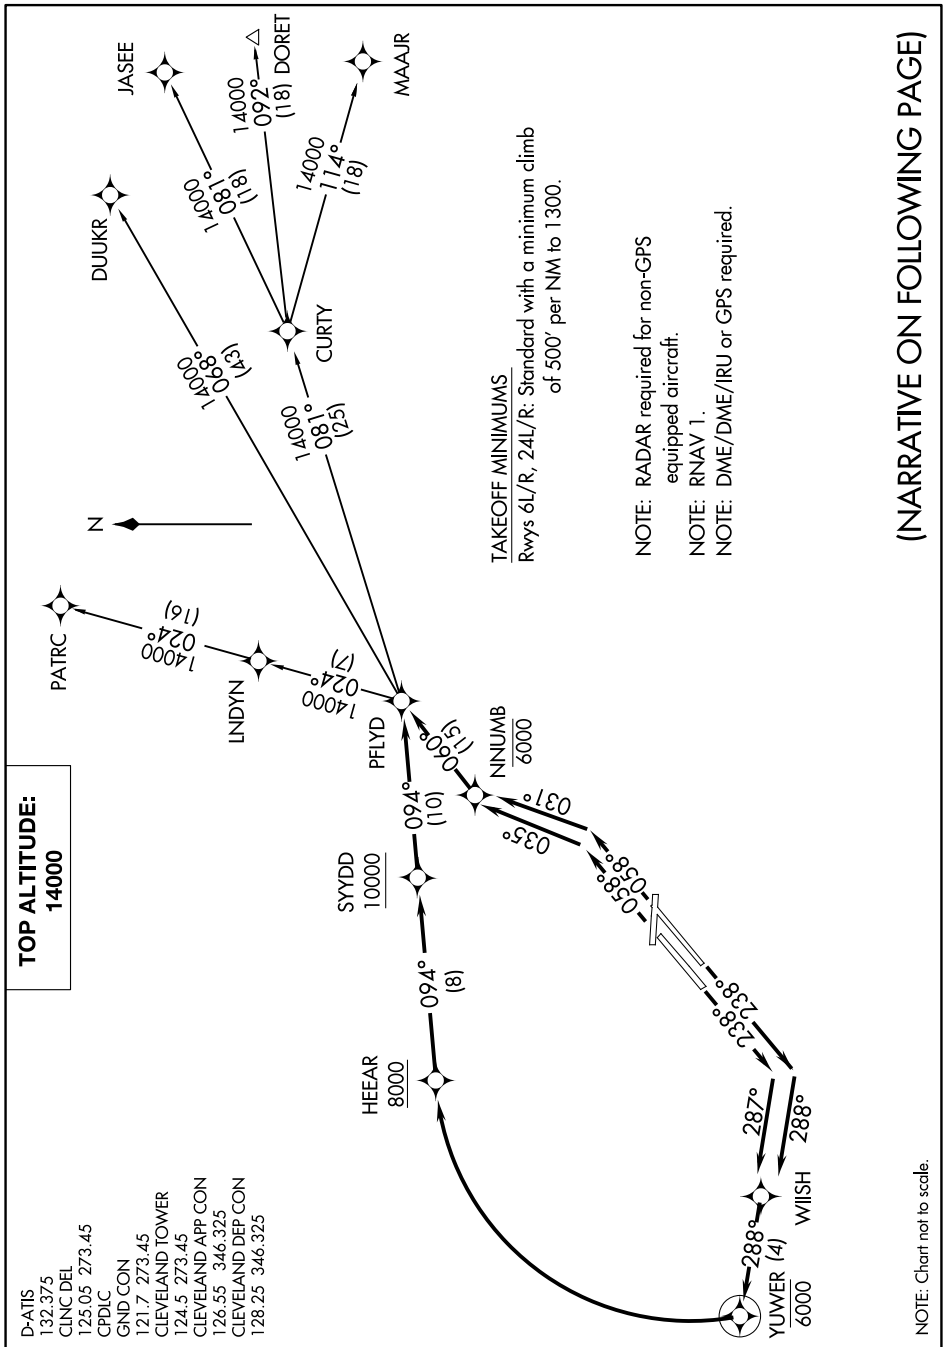

PFLYD ONE DEPARTURE (RNAV)

EC-2, 15 MAY 2025 to 12 JUN 2025

PFLYD ONE DEPARTURE (RNAV)

(PFLYD1.PFLYD) 19JUL18

CLEVELAND, OHIO

CLEVELAND-HOPKINS INTL (CLE)

(NARRATIVE ON FOLLOWING PAGE)

NOTE: Chart not to scale.

EC-2, 15 MAY 2025 to 12 JUN 2025