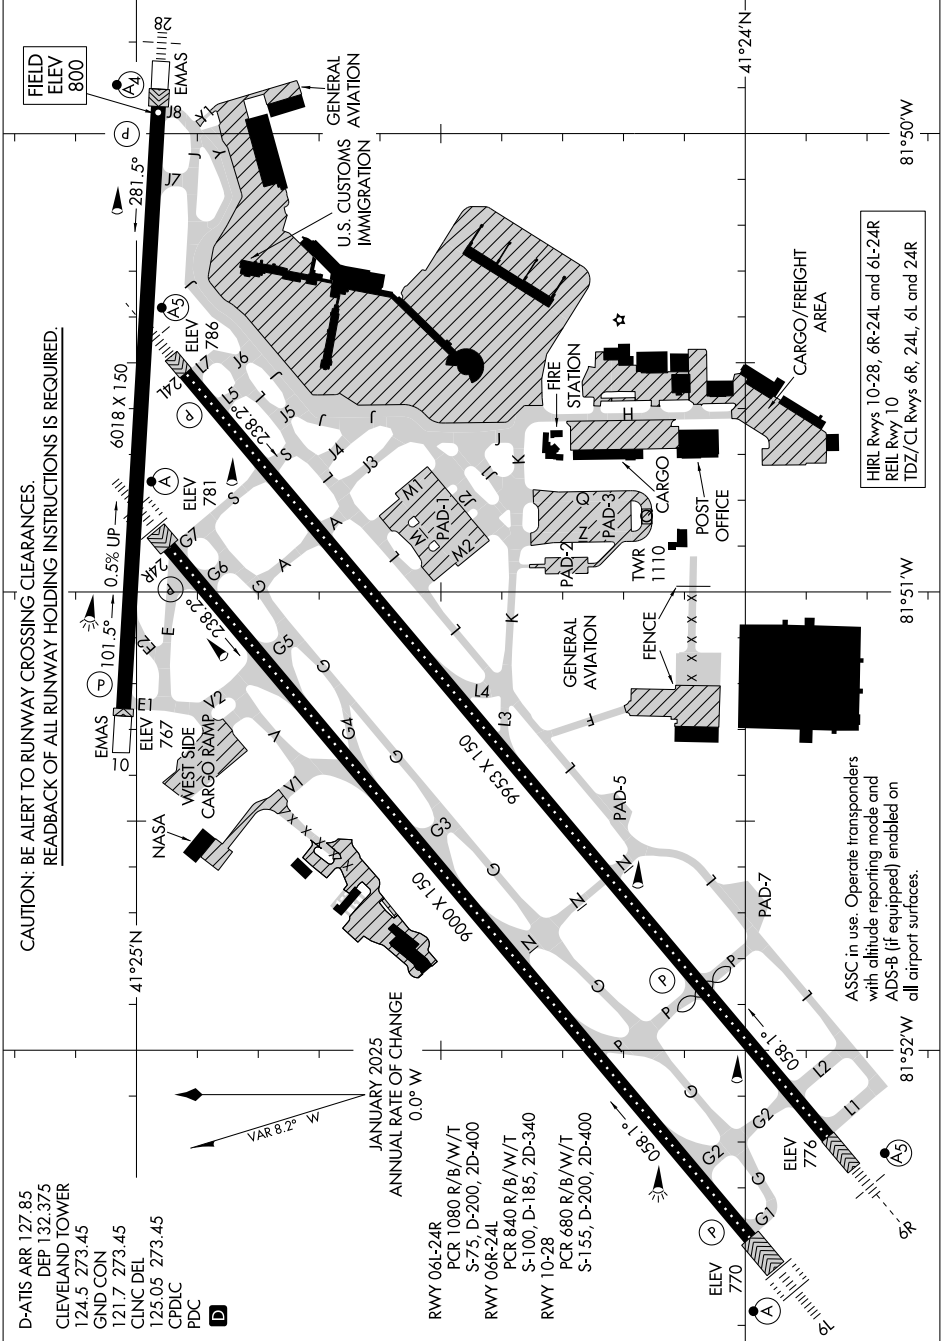

AIRPORT DIAGRAM

AL-84 (FAA)

CLEVELAND-HOPKINS INTL (CLE)
CLEVELAND, OHIO

EC-2, 15 MAY 2025 to 12 JUN 2025

EC-2, 15 MAY 2025 to 12 JUN 2025

AIRPORT DIAGRAM

CLEVELAND, OHIO
CLEVELAND-HOPKINS INTL (CLE)