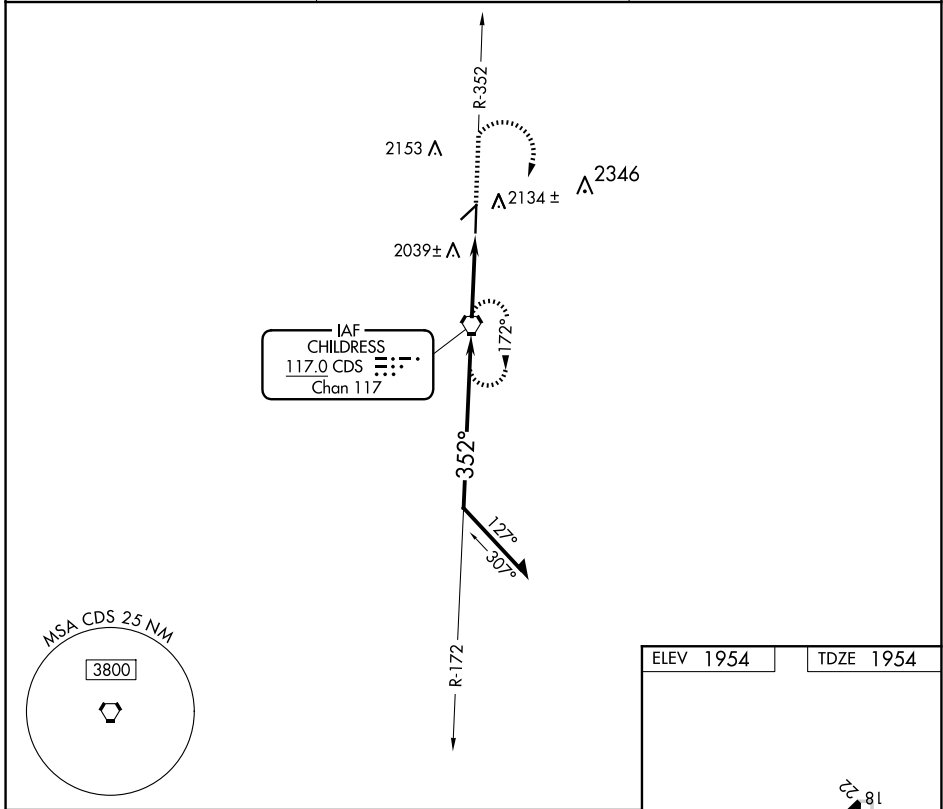

VORTAC CDS 117.0 Chan 117	APP CRS 352°	Rwy Idg TDZE 1954 Apt Elev 1954	5949
---	------------------------	---	-------------

VOR RWY 36

CHILDRESS MUNI (CDS)

⚠ When local altimeter setting not received, use Altus/Quartz Mountain Rgnl altimeter setting and increase all MDA 200 feet, and all visibilities ¼ mile.
⚠ VDP NA when using Altus/Quartz Mountain Rgnl altimeter setting.
 Circling to Rwy 4, 18, 22 NA at night.

MISSED APPROACH: Climb to 3400 via CDS VORTAC R-352 then climbing right turn to 3500 direct CDS VORTAC and hold.

ASOS 135.125	FORT WORTH CENTER 133.5 350.35	UNICOM 122.8 (CTAF) 0
------------------------	--	---------------------------------

CATEGORY	A	B	C	D
S-36	2340-1 386 (400-1)		2340-1¼ 386 (400-1¼)	
CIRCLING	2500-1 546 (600-1)	2600-1¾ 646 (700-1¾)	2700-2½ 746 (800-2½)	

MIRA Rwy 18-36 0	FAF to MAP 3.3 NM				
Knots	60	90	120	150	180
Min:Sec	3:18	2:12	1:39	1:19	1:06