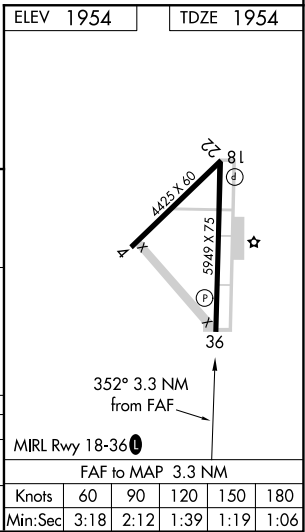

VORTAC CDS 117.0 Chan 117	APP CRS 352°	Rwy Idg TDZE 1954 Apt Elev 1954	5949
---	------------------------	---	-------------

VOR RWY 36

CHILDRESS MUNI (CDS)

⚠ When local altimeter setting not received, use Altus/Quartz Mountain Rgnl altimeter setting and increase all MDA 200 feet, and all visibilities ¼ mile.
⚠ VDP NA when using Altus/Quartz Mountain Rgnl altimeter setting.
 Circling to Rwy 4, 18, 22 NA at night.

MISSED APPROACH: Climb to 3400 via CDS VORTAC R-352 then climbing right turn to 3500 direct CDS VORTAC and hold.

ASOS 135.125	FORT WORTH CENTER 133.5 350.35	UNICOM 122.8 (CTAF) 0
------------------------	--	---------------------------------

CATEGORY	A	B	C	D
S-36	2340-1 386 (400-1)		2340-1¼ 386 (400-1¼)	
CIRCLING	2500-1 546 (600-1)	2600-1¾ 646 (700-1¾)	2700-2½ 746 (800-2½)	

MIRA Rwy 18-36 0	FAF to MAP 3.3 NM				
Knots	60	90	120	150	180
Min:Sec	3:18	2:12	1:39	1:19	1:06