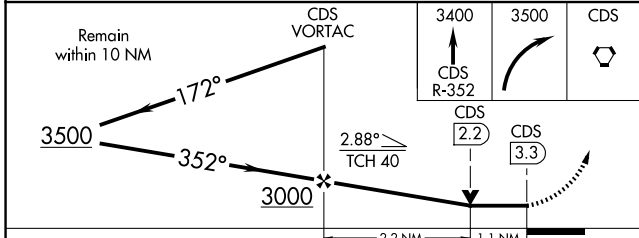

VORTAC CDS 117.0 Chan 117	APP CRS 352°	Rwy Idg TDZE 1954 Apt Elev 1954	5949
---	------------------------	---	-------------

VOR RWY 36

CHILDRESS MUNI (CDS)

⚠ When local altimeter setting not received, use Altus/Quartz Mountain Rgnl altimeter setting and increase all MDA 200 feet, and all visibilities ¼ mile.
⚠ VDP NA when using Altus/Quartz Mountain Rgnl altimeter setting.
 Circling to Rwy 4, 18, 22 NA at night.

MISSED APPROACH: Climb to 3400 via CDS VORTAC R-352 then climbing right turn to 3500 direct CDS VORTAC and hold.

ASOS 135.125	FORT WORTH CENTER 133.5 350.35	UNICOM 122.8 (CTAF) 0
------------------------	--	---------------------------------

CATEGORY	A	B	C	D
S-36	2340-1 386 (400-1)		2340-1¼ 386 (400-1¼)	
CIRCLING	2500-1 546 (600-1)	2600-1¾ 646 (700-1¾)	2700-2½ 746 (800-2½)	

MIRA Rwy 18-36 0	FAF to MAP 3.3 NM				
Knots	60	90	120	150	180
Min:Sec	3:18	2:12	1:39	1:19	1:06