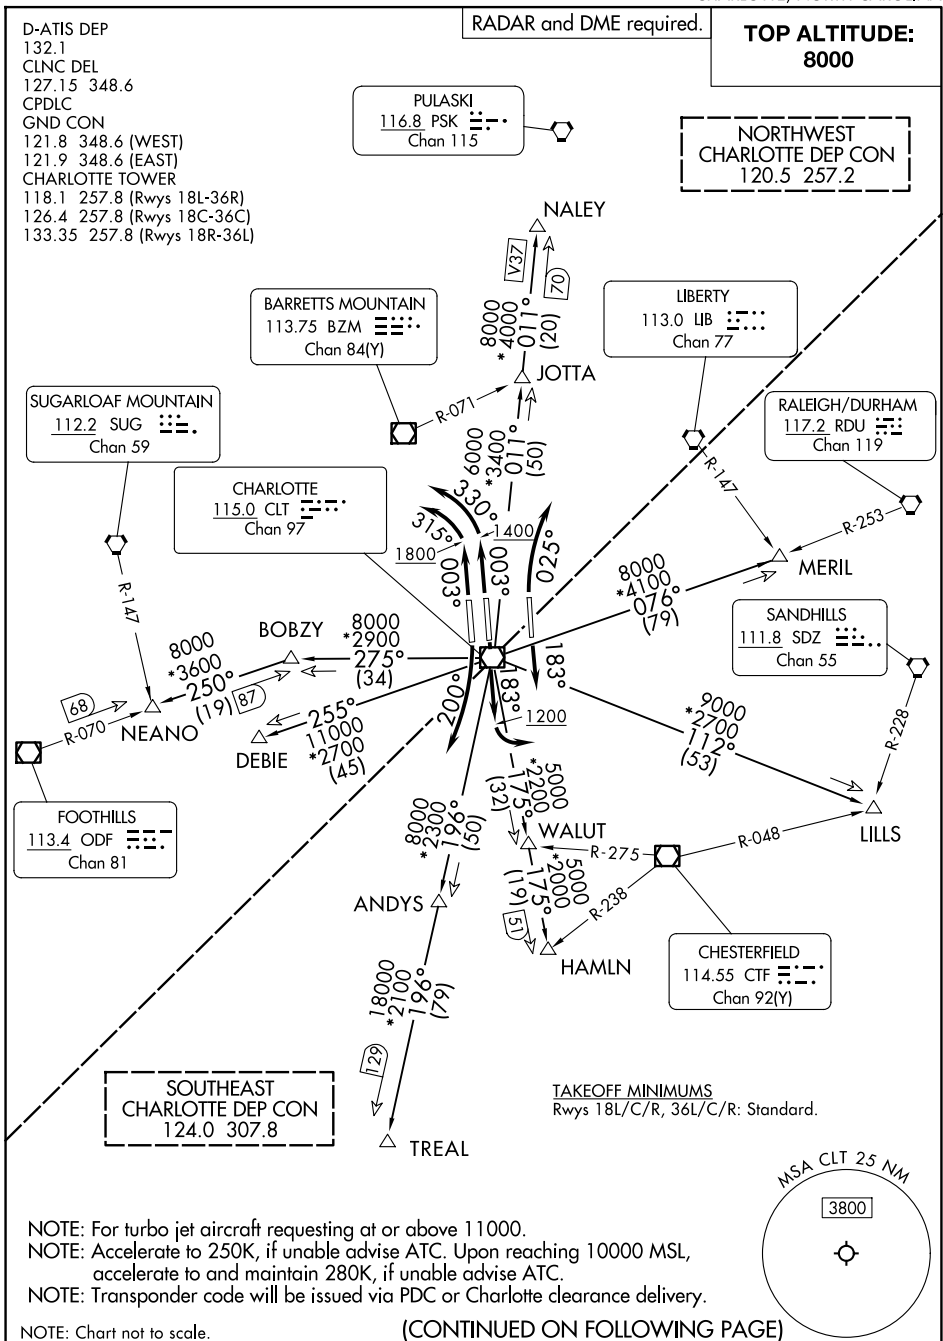

(KER4.KER) 25051  
**KERMIT FOUR DEPARTURE**

AL-78 (FAA)

CHARLOTTE/DOUGLAS INTL (CLT)  
 CHARLOTTE, NORTH CAROLINA

SE-2, 15 MAY 2025 to 12 JUN 2025

SE-2, 15 MAY 2025 to 12 JUN 2025

(KER4.KER) 21MAR24  
**KERMIT FOUR DEPARTURE**

CHARLOTTE, NORTH CAROLINA  
 CHARLOTTE/DOUGLAS INTL (CLT)