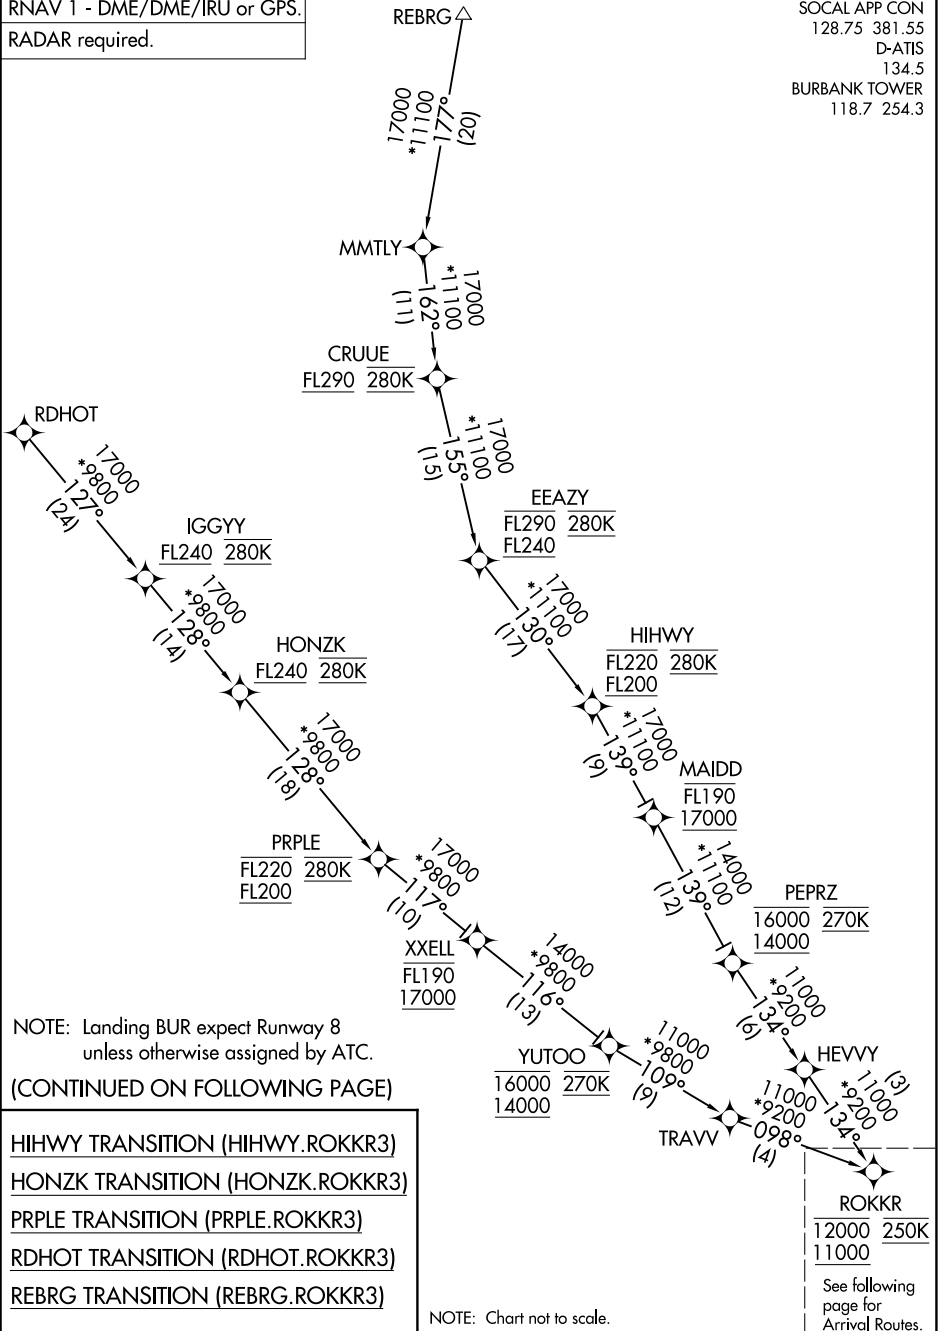

# ROKKR THREE ARRIVAL (RNAV) Transition Routes

AL-67 (FAA)

BOB HOPE (BUR)  
BURBANK, CALIFORNIA

RNAV 1 - DME/DME/IRU or GPS.  
RADAR required.

SOCAL APP CON  
128.75 381.55  
D-ATIS  
134.5  
BURBANK TOWER  
118.7 254.3

SW-3, 15 MAY 2025 to 12 JUN 2025

SW-3, 15 MAY 2025 to 12 JUN 2025

# ROKKR THREE ARRIVAL (RNAV) Transition Routes

BURBANK, CALIFORNIA  
BOB HOPE (BUR)