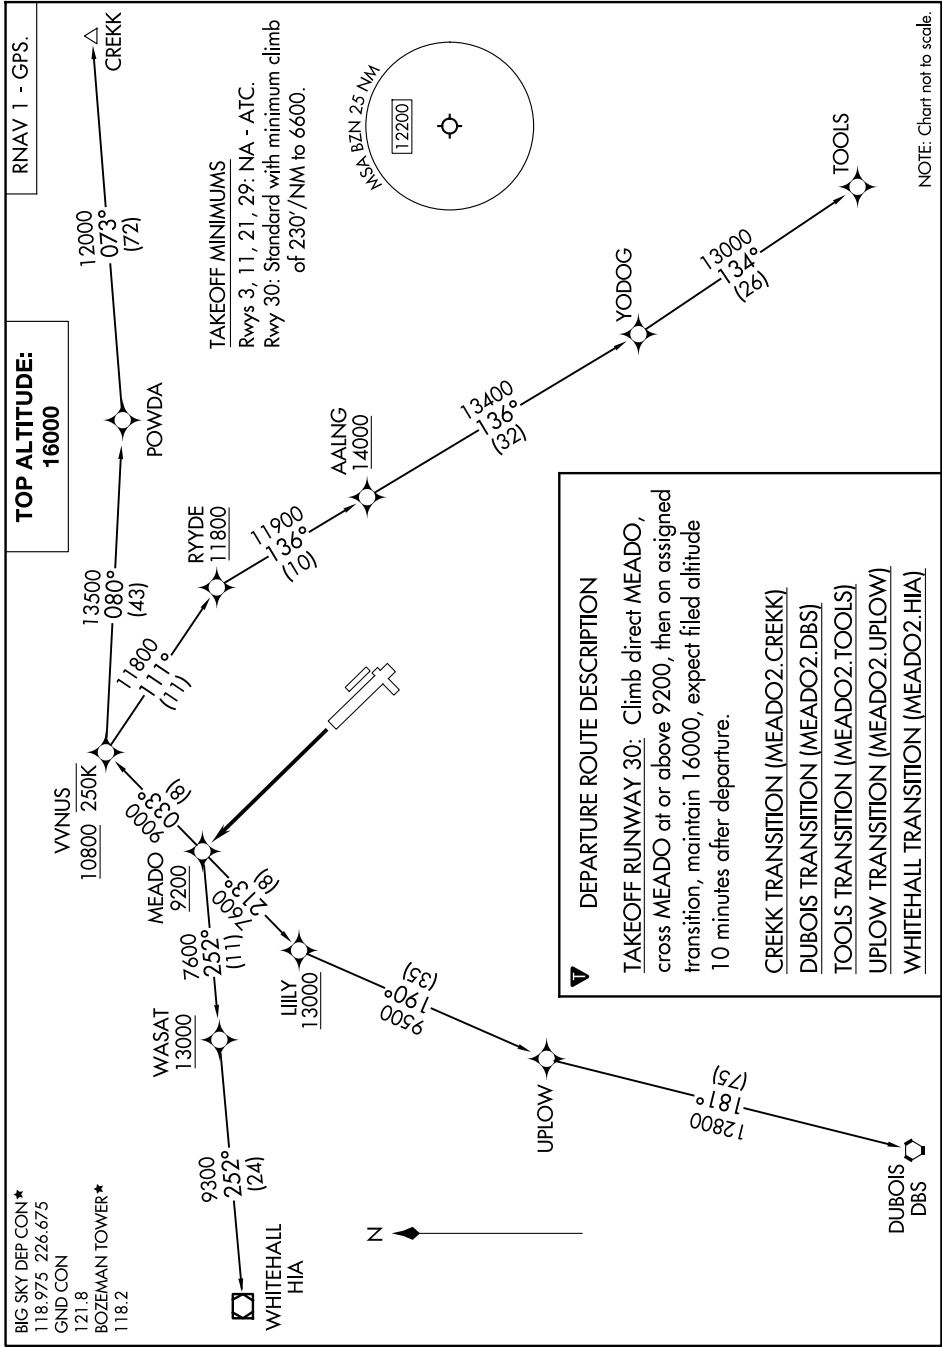

(MEADO2.MEADO) 24361

# MEADO TWO DEPARTURE (RNAV)

AL-59 (FAA)

BOZEMAN YELLOWSTONE INTL (BZN)

BOZEMAN, MONTANA

NW-1, 15 MAY 2025 to 12 JUN 2025

# MEADO TWO DEPARTURE (RNAV)

(MEADO2.MEADO) 26DEC24

BOZEMAN, MONTANA

BOZEMAN YELLOWSTONE INTL (BZN)

NW-1, 15 MAY 2025 to 12 JUN 2025