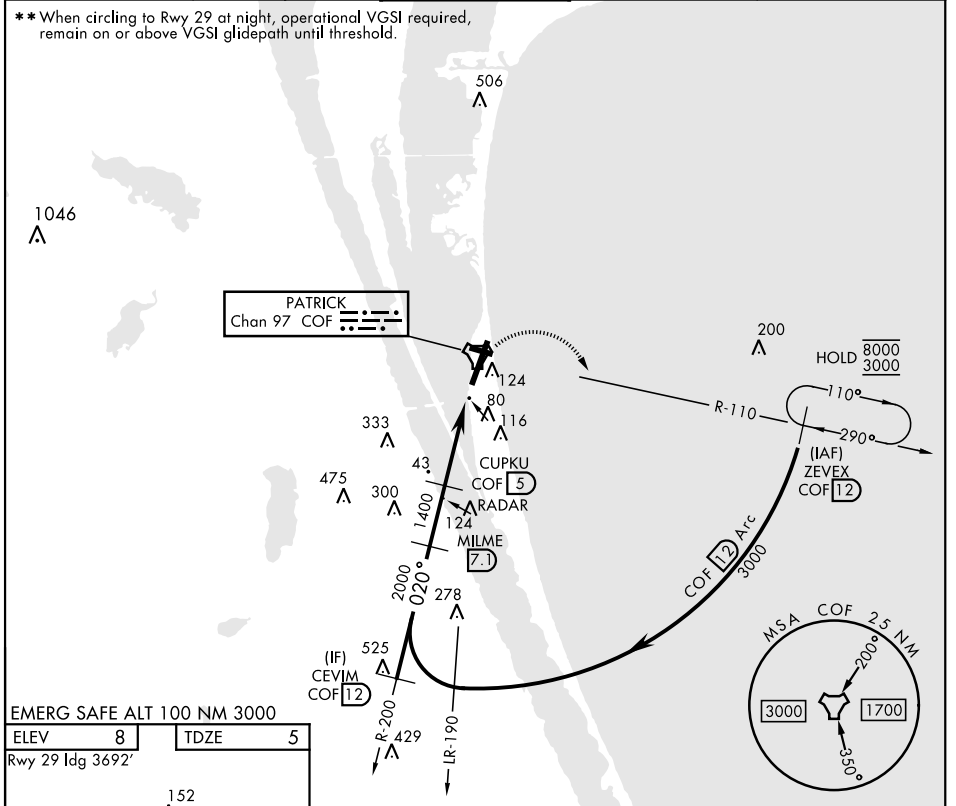

TACAN RWY 3

TACAN COF Chan 97	APCH CRS 020°	Rwy Idg TDZE Arprt Elev 9008 5 8
-----------------------------	-------------------------	--

[USAF]

PATRICK SFB (KCOF)

▼ * When ALS inop, increase CAT AB RVR to 55 and vis to 1 mile, CAT CDE vis to 1 3/8 miles.
 ** Circling not authorized NW of Rwy 3-21.

MISSED APPROACH: Climb to 600, then climbing right turn to 3000 and intercept COF TACAN R-110 to ZEVEX/12 DME and hold, continue climb in hold to 3000.

ATIS ★ 119.175 273.5	ORLANDO APP CON ★ 132.65 281.425	TOWER ★ 133.75 269.375	GND CON ★ 124.35 335.8	CLNC DEL ★ 118.4 289.4
--------------------------------	--	----------------------------------	----------------------------------	----------------------------------

EMERG SAFE ALT 100 NM 3000

ELEV 8	TDZE 5
---------------	---------------

Rwy 29 Idg 3692'

CATEGORY	A	B	C	D	E
S-03 *	520/24	515 (600-1/2)	520/55	515 (600-1)	
CIRCLING	520-1	512 (600-1)	540-1 1/2 532 (600-1 1/2)	560-2 552 (600-2)	580-2 572 (600-2)

TACAN RWY 3

SE-3, 15 MAY 2025 to 12 JUN 2025

SE-3, 15 MAY 2025 to 12 JUN 2025