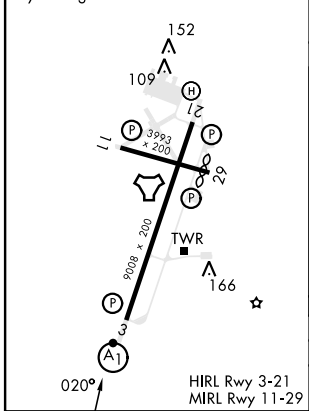

TACAN RWY 3

TACAN COF Chan 97	APCH CRS 020°	Rwy Idg TDZE Arprt Elev 9008 5 8
-----------------------------	-------------------------	--

[USAF]

PATRICK SFB (KCOF)

▼ * When ALS inop, increase CAT AB RVR to 55 and vis to 1 mile, CAT CDE vis to 1 3/8 miles.
 ** Circling not authorized NW of Rwy 3-21.

MISSED APPROACH: Climb to 600, then climbing right turn to 3000 and intercept COF TACAN R-110 to ZEVEX/12 DME and hold, continue climb in hold to 3000.

ATIS ★ 119.175 273.5	ORLANDO APP CON ★ 132.65 281.425	TOWER ★ 133.75 269.375	GND CON ★ 124.35 335.8	CLNC DEL ★ 118.4 289.4
--------------------------------	--	----------------------------------	----------------------------------	----------------------------------

EMERG SAFE ALT 100 NM 3000

ELEV 8	TDZE 5
---------------	---------------

Rwy 29 Idg 3692'

CATEGORY	A	B	C	D	E
S-03 *	520/24	515 (600-1/2)	520/55	515 (600-1)	
CIRCLING	520-1	512 (600-1)	540-1 1/2 532 (600-1 1/2)	560-2 552 (600-2)	580-2 572 (600-2)