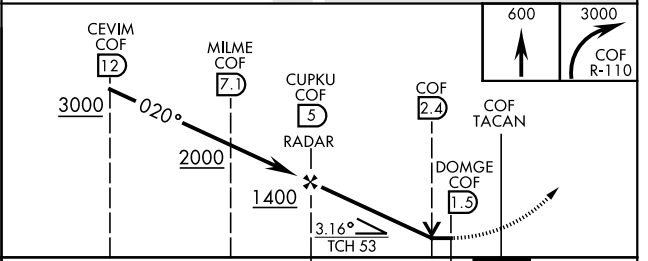

TACAN RWY 3

TACAN COF Chan 97	APCH CRS 020°	Rwy Idg TDZE Arprt Elev 9008 5 8
-----------------------------	-------------------------	--

[USAF]

PATRICK SFB (KCOF)

▼ * When ALS inop, increase CAT AB RVR to 55 and vis to 1 mile, CAT CDE vis to 1 3/8 miles.
 ** Circling not authorized NW of Rwy 3-21.

MISSED APPROACH: Climb to 600, then climbing right turn to 3000 and intercept COF TACAN R-110 to ZEVEX/12 DME and hold, continue climb in hold to 3000.

ATIS ★ 119.175 273.5	ORLANDO APP CON ★ 132.65 281.425	TOWER ★ 133.75 269.375	GND CON ★ 124.35 335.8	CLNC DEL ★ 118.4 289.4
--------------------------------	--	----------------------------------	----------------------------------	----------------------------------

EMERG SAFE ALT 100 NM 3000

ELEV 8	TDZE 5
---------------	---------------

Rwy 29 Idg 3692'

CATEGORY	A	B	C	D	E
S-03 *	520/24	515 (600-1/2)	520/55	515 (600-1)	
CIRCLING	520-1	512 (600-1)	540-1 1/2 532 (600-1 1/2)	560-2 552 (600-2)	580-2 572 (600-2)