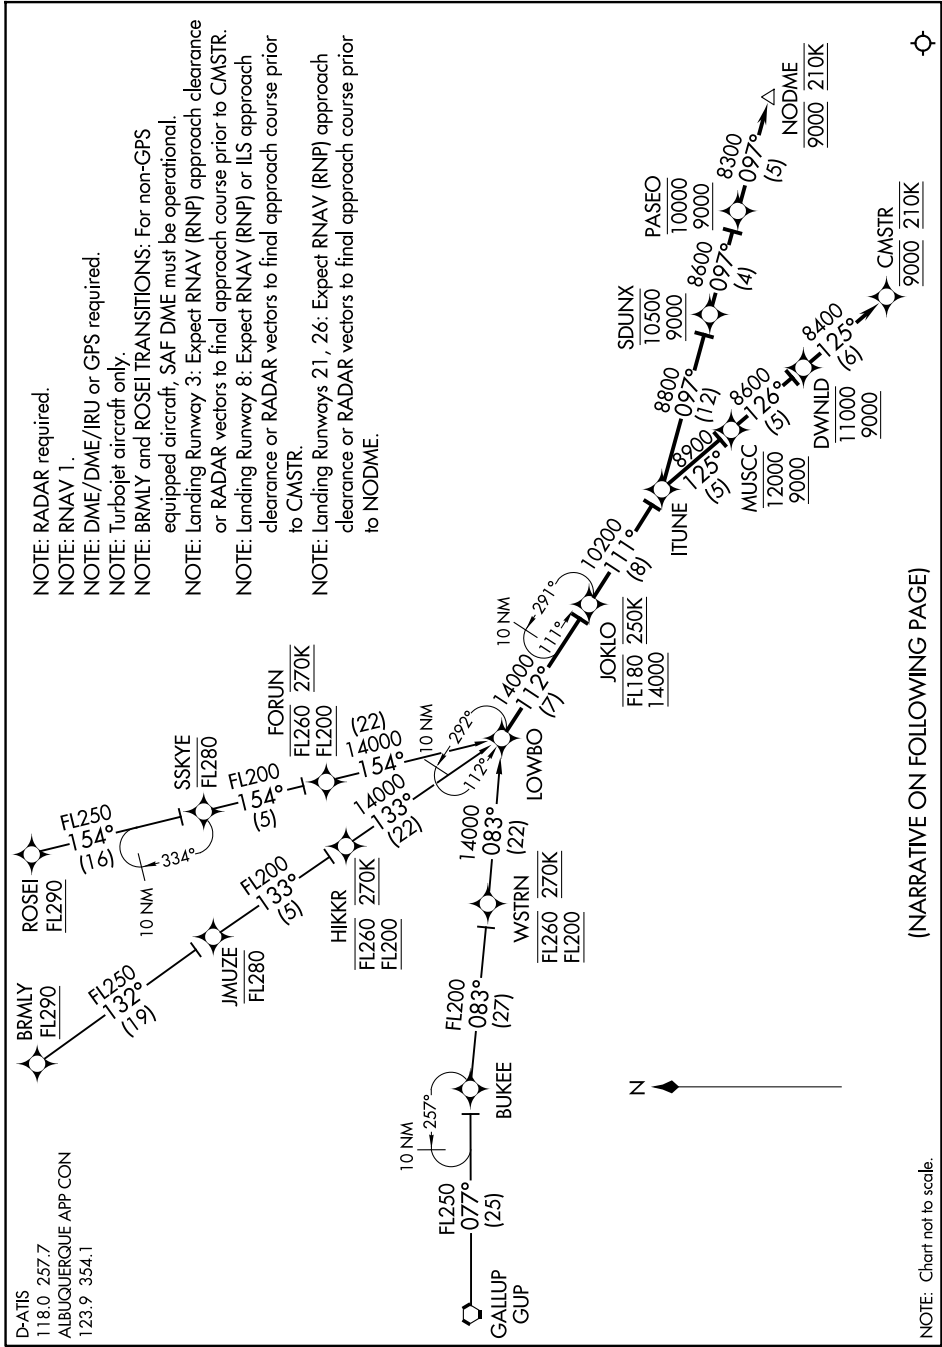

(LOWBO.LOWBO3) 17117

# LOWBO THREE ARRIVAL (RNAV)

AL-12 (FAA)

ALBUQUERQUE INTL SUNPORT (ABQ)  
ALBUQUERQUE, NEW MEXICO

SW-1, 15 MAY 2025 to 12 JUN 2025

LOWBO THREE ARRIVAL (RNAV)  
(LOWBO.LOWBO3) 08JAN15

ALBUQUERQUE, NEW MEXICO  
ALBUQUERQUE INTL SUNPORT (ABQ)

(NARRATIVE ON FOLLOWING PAGE)

NOTE: Chart not to scale.

SW-1, 15 MAY 2025 to 12 JUN 2025