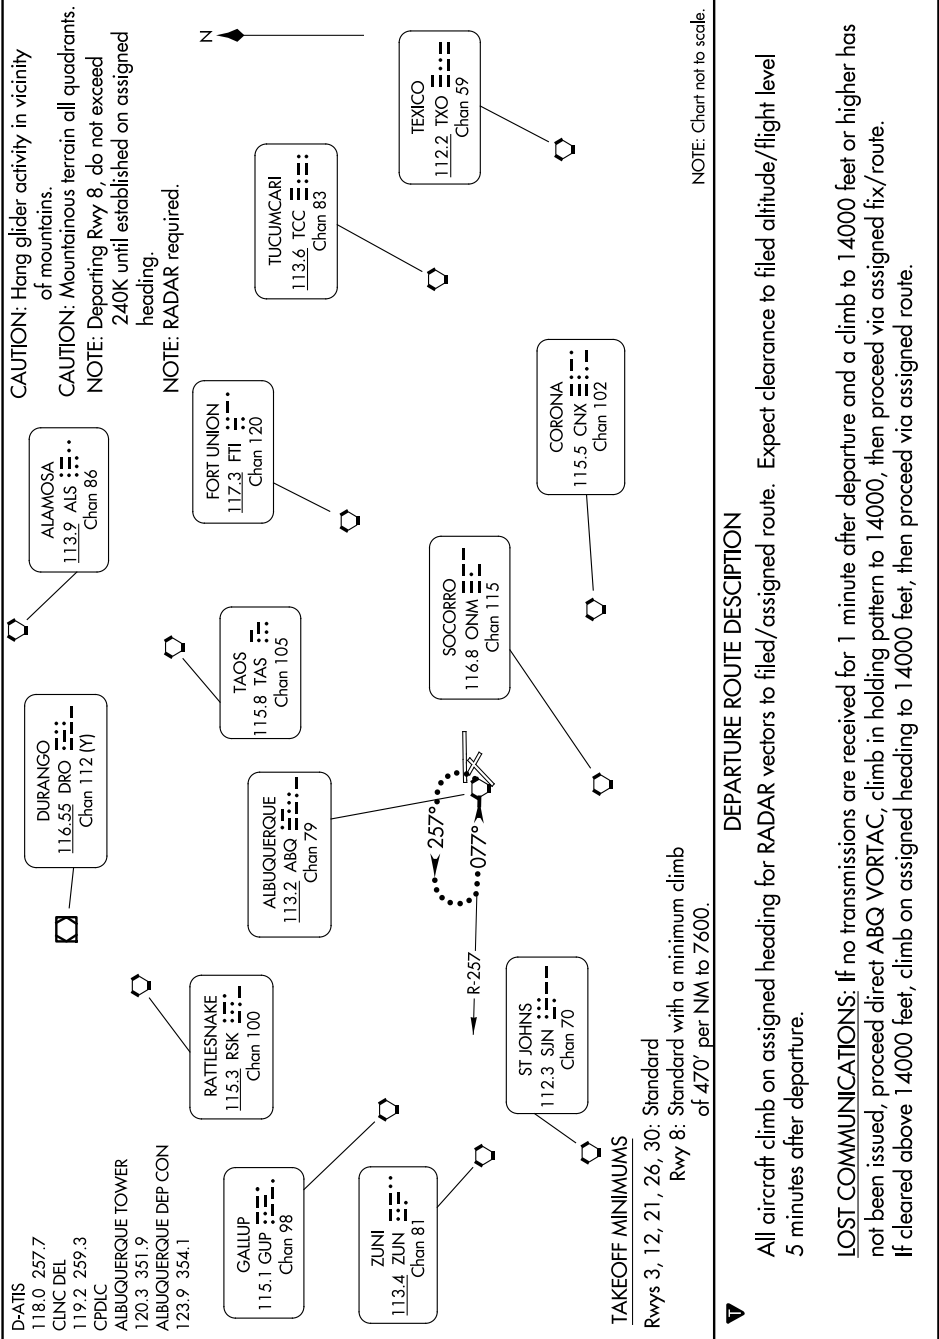

ALBUQUERQUE THREE DEPARTURE

SW-1, 15 MAY 2025 to 12 JUN 2025

SW-1, 15 MAY 2025 to 12 JUN 2025